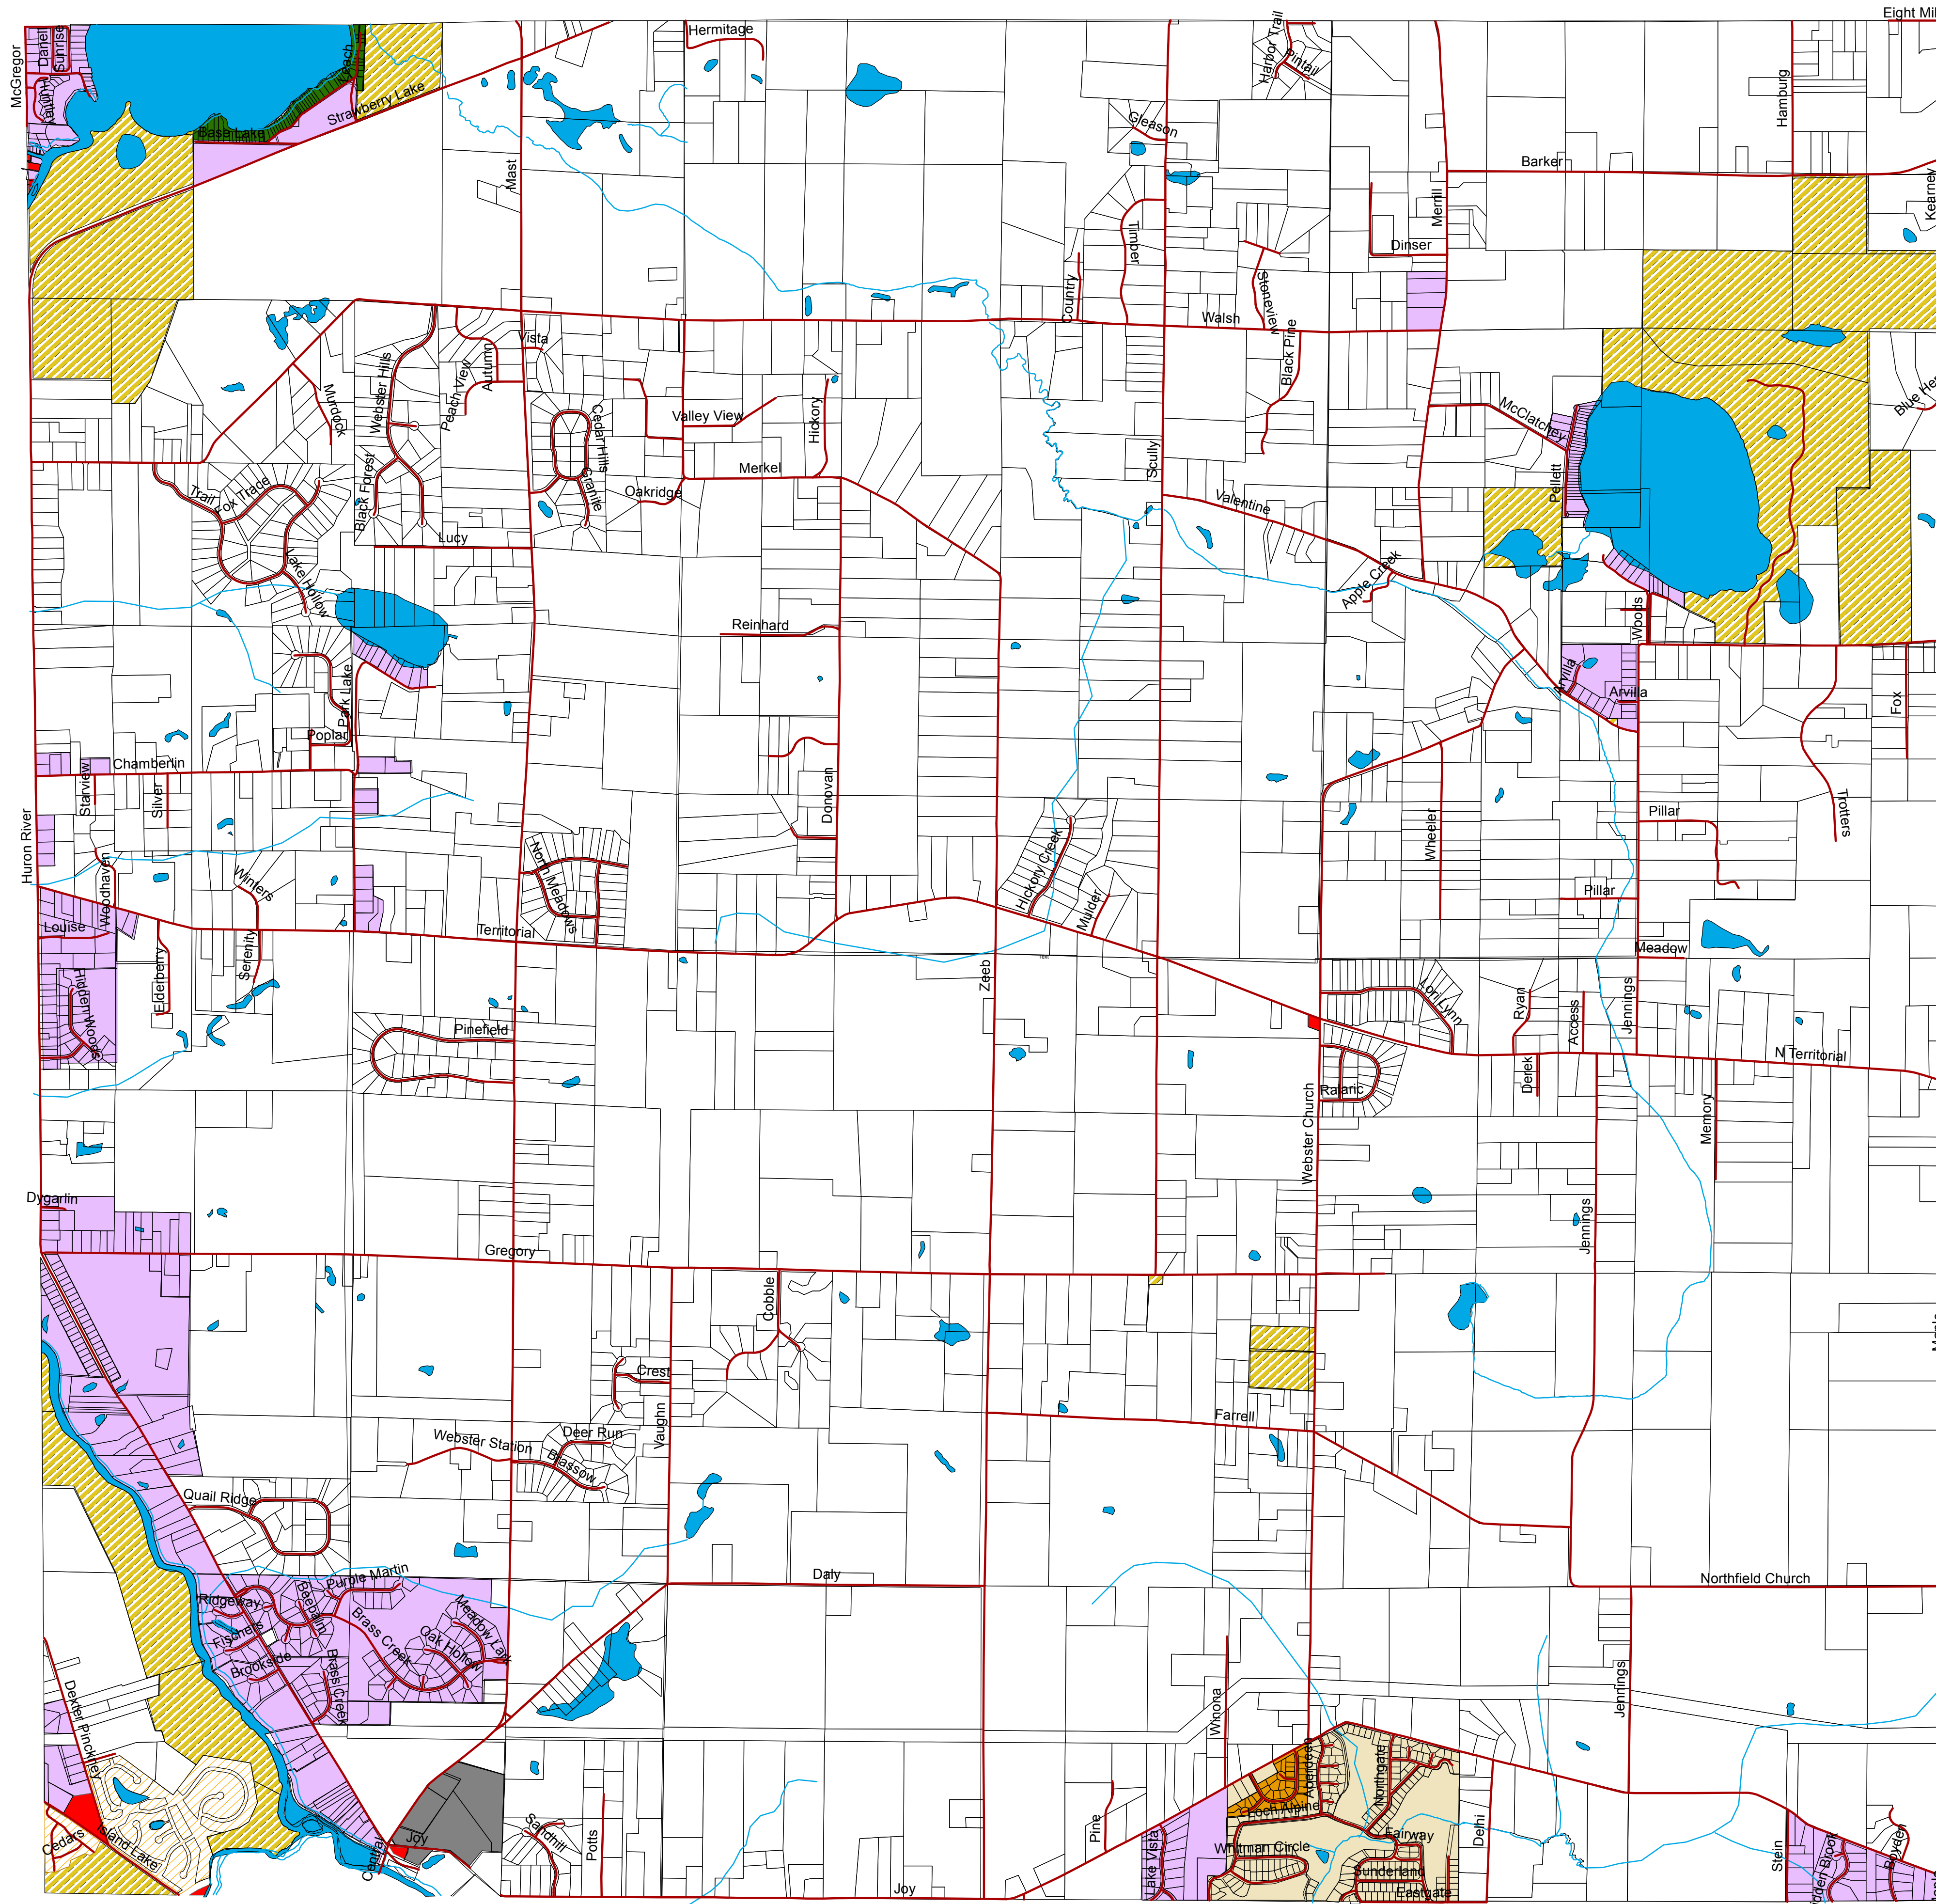

# Webster Township Zoning Map

### Legend

**Zoning Classification**

- Ag- Agriculture
- BLLR- Baseline Lake Residential
- C- Commercial
- I- Industrial
- PL Public Lands
- R-1 Rural Residential
- R-2 Urban Residential
- R-3 Multi Family Residential
- R1-B Village of Dexter

1 inch = 0.294349 miles

**Map Version:  
ZM-10.04**

**Adoption Date**

**Mary Dee Heller, Clerk**